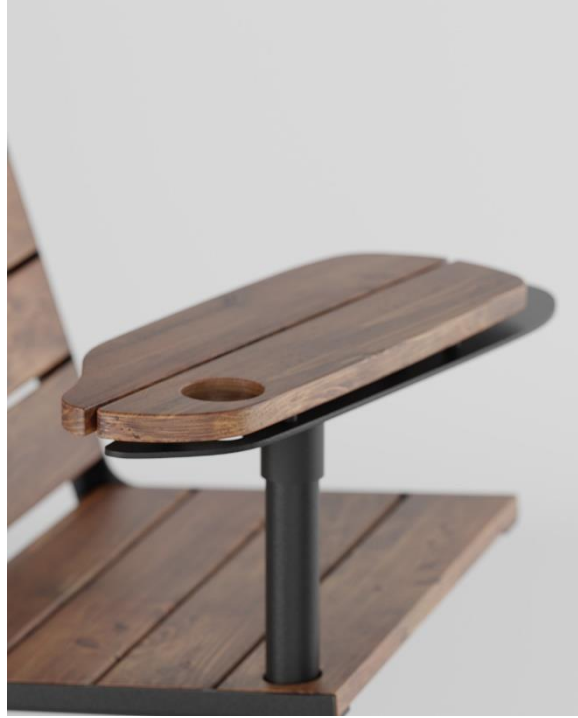

The Bug, for Terrace

Terrace base - A great choice for private environments. The chair is easy to move around, works perfectly on a terrace or a paved courtyard, and no intervention in the ground is needed. Weight of the foot: approximately 30 kg.