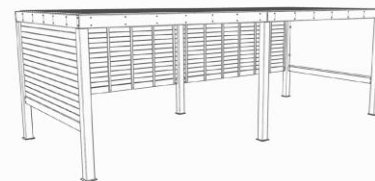

The Whale - Specifications

You can customize The Whale according to your needs. Here are two packages that we have put together to simplify the selection of components:

The Whale, Small

- 1 x Starting Section 3*4 meters
- 1 x Wall Section 3 meters
- 1 x Wall Section 4 meters
- 1 x Glass Panel with associated fastening

The Whale, Medium

- 1 x Starting Section 3*4 meters
- 1 x Extension Section 3*4 meters
- 1 x Wall Section 3 meters
- 2 x Wall Section 4 meters
- 1 x Glass Panel with associated fastening

Weight

The columns weigh approximately 60 kg each, the long roof edge profiles weigh about 55 kg each. The total weight for The Whale "medium" is 1855 kg.