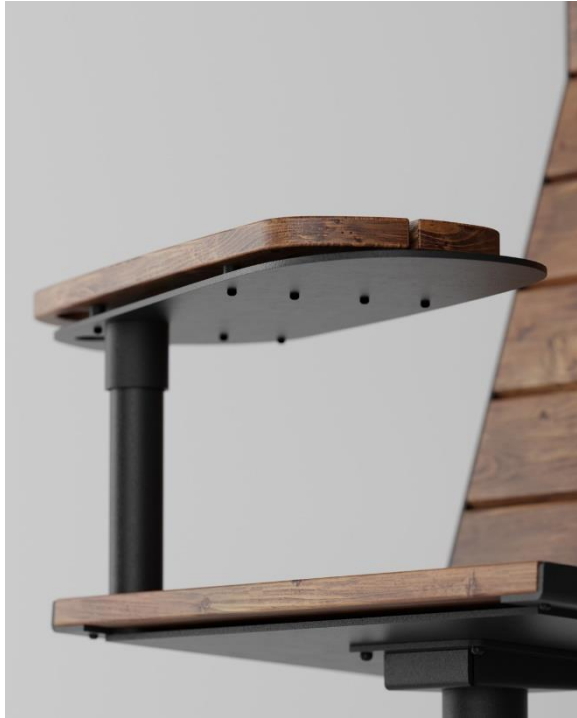

The Bug, for Terrace

Terrace base - A great choice for private environments. The chair is easy to move around, works perfectly on a terrace or a paved courtyard, and no intervention in the ground is needed. Weight of the foot: approximately 30 kg.